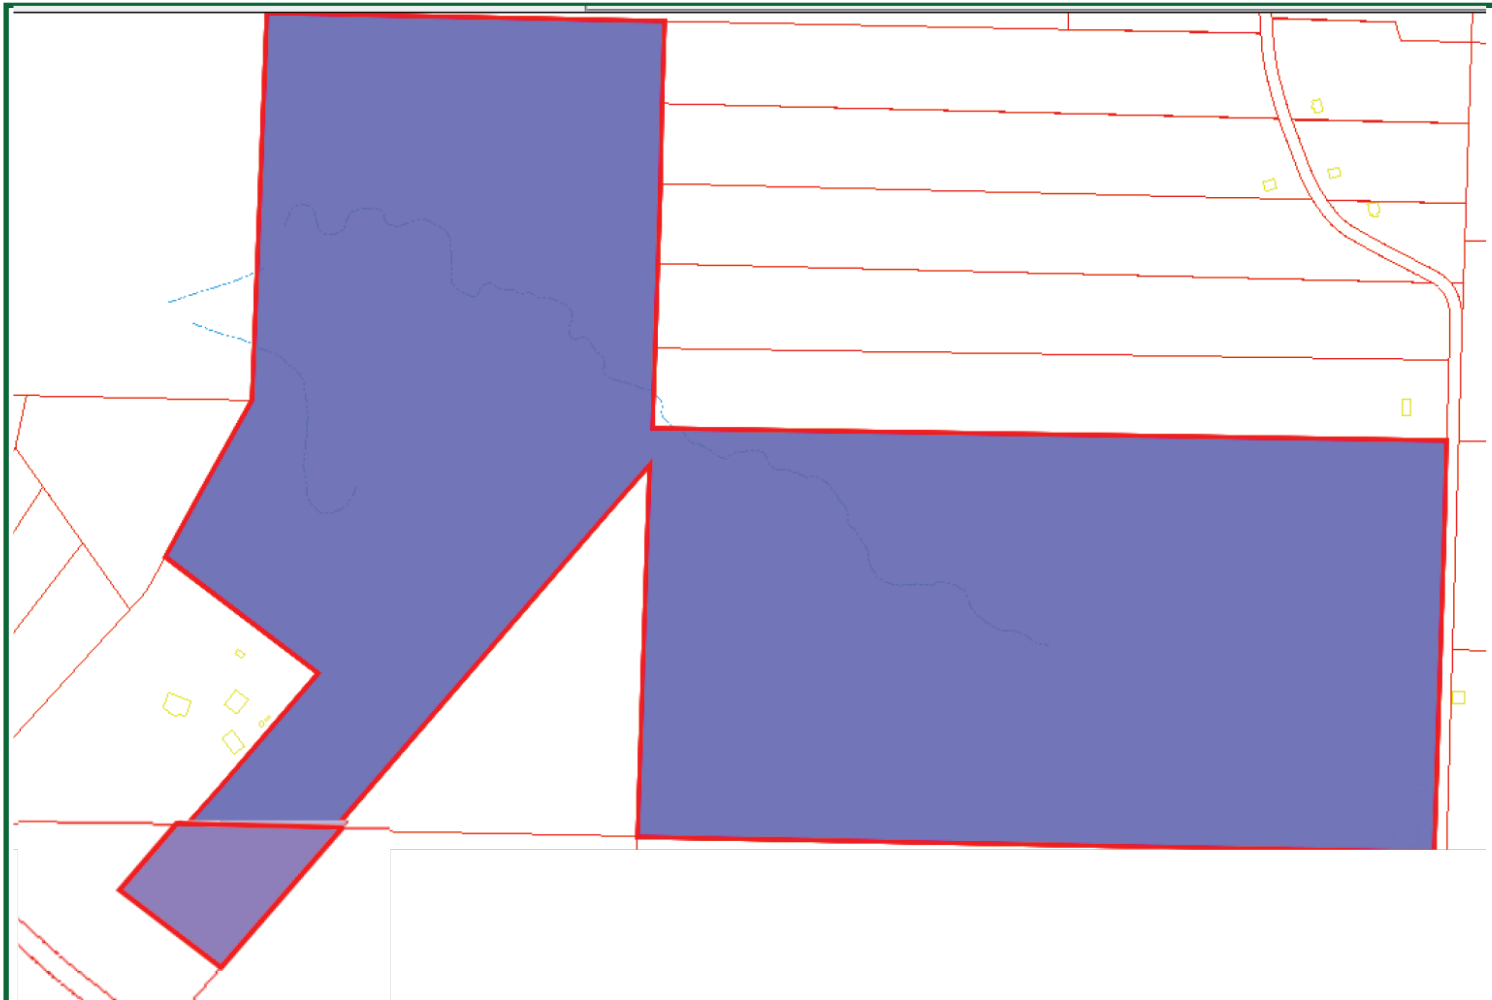

Parcels #05 07 26 0 000 007.000 & 05 07 35 0 000 005.000
Slaughter Road · Valhermoso Springs, Alabama (*Morgan County*)
2019 Taxes: \$422.98 & \$14.20

Auction Date: Saturday, September 12th · 10 AM
See more & bid at www.fowlerauction.com

Tax plat for auction purposes only. Measurements may or may not be to scale.

Directions: From US Highway 231, SW & Hobbs Island Road, SE (near Ditto Landing) in Huntsville, Alabama, travel south on US Highway 231 approximately 4.5 miles. Turn right onto AL Highway 36, West approximately 5.5 miles. Turn right onto Talucah Road. Travel approximately 3.3 miles. Turn right onto Slaughter Road. Travel approximately 1.5 miles to auction property on the left.